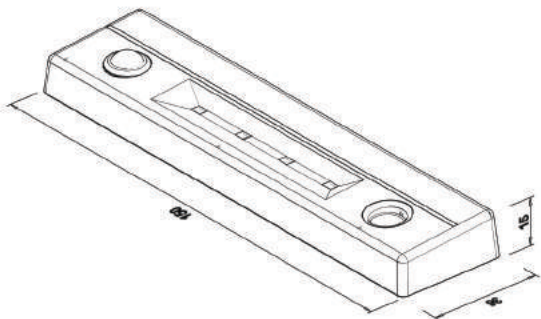

HAREKET SENSÖRÜ LAMBA

- Çok hassas hareket sensörü
- 15 saniye hareket görmeyince kapanır.
- Dokunmatik açma kapama
- Neodymium mıknatısı ile vidasız montaj
- 100 lumen güçlü ışık