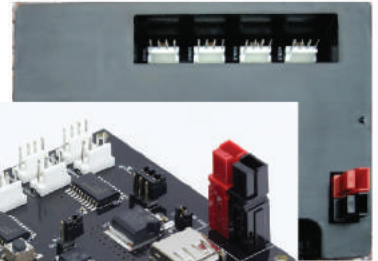

PIXEL LED SİSTEM

- Adreslenebilir led sistemi
- APA102 standardında 50x50 RGB led
- Led içinde kontrol çipi
- Farklı kontrol kartı ile uyumlu çalışma: Pixel-Pusher.
- LEDLabs iOS uygulaması ile uyumlu
- Ölçeklenebilir PCB tasarımı
- Opsiyonel Polikarbonat Taşıyıcı Profil
- 5V çalışma gerilim