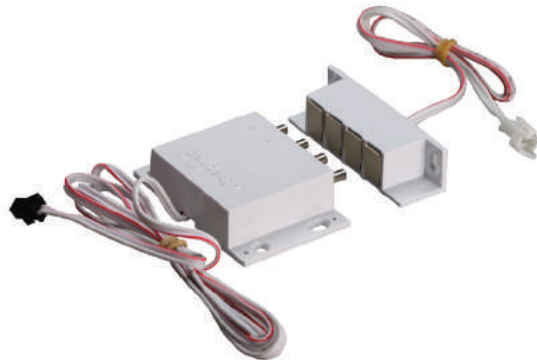

21.2010

Door electricity connection
Mobilya kapakları için elektrik bağlantı aparatı