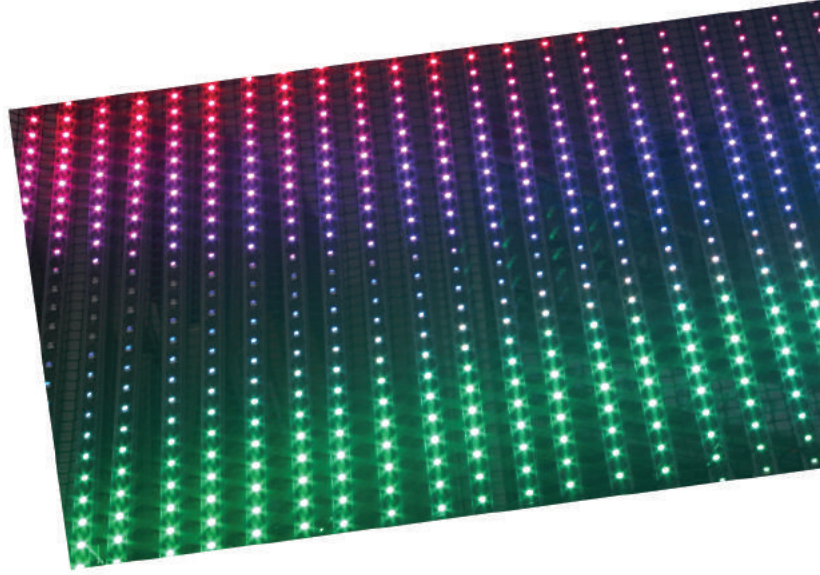

2910 Pixel Led