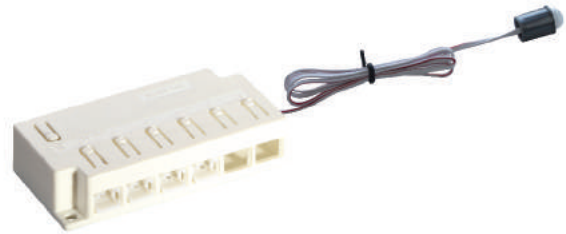

11.3015

Multiplier box: single input 6 output
Çoklayıcı: Tek giriş 6 çıkış

11.3023

PIR sensor box with 6 output + PIR cable
PIR sensor çoklayıcı: 6 çıkış+ sensor kablosu