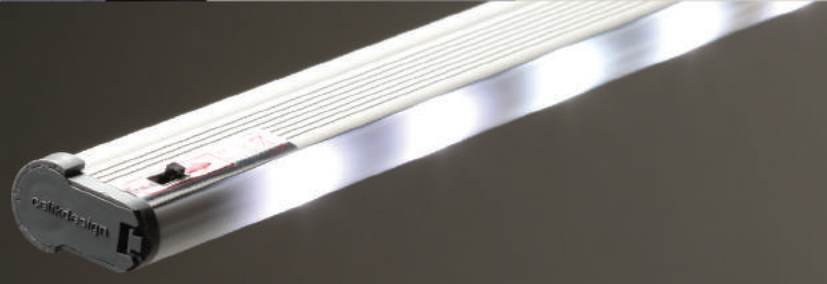

2019-2020

Smart Furniture Equipments
Akıllı Mobilya Aksesuarları