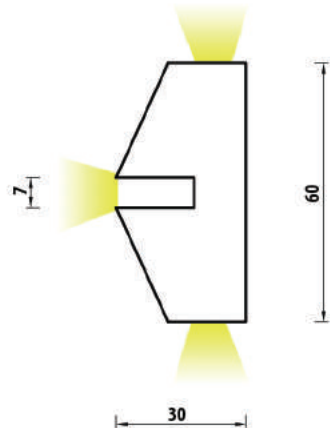

5950

GLASS SHELF LAMP CAM RAF LAMBASI

- 3 pcs smd led
- ABS body
- 3000K color
- 12V power supply

- 3 adet SMD LED
- ABS gövde
- 3000K ışık rengi
- 12V ile çalışma