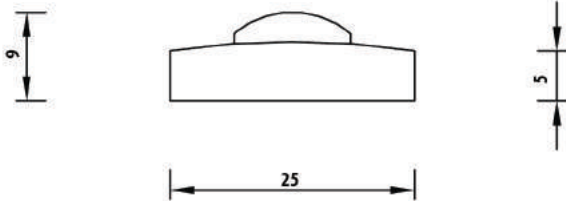

T28 İNCE PROFİL LAMBA

- Dokunmatik açma
- Çok ince kesit
- Güçlü ışık
- 200mm-3000mm ye kadar ebatlar
- 12V girişi voltajı
- Isınmayan tasarım ile 10 W/mt güç tüketimi