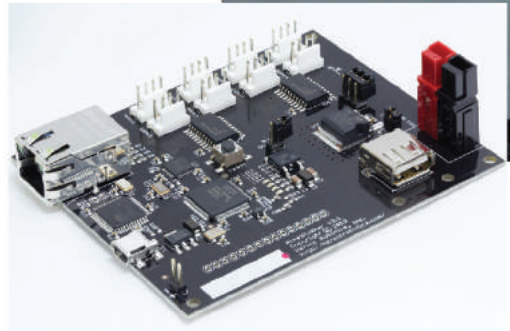

PIXEL LED SİSTEM

- Adreslenebilir led sistemi
- APA102 standardında 50x50 RGB led
- Led içinde kontrol çipi
- Farklı kontrol kartı ile uyumlu çalışma: Pixel-Pusher.
- LEDLabs iOS uygulaması ile uyumlu
- Ölçeklenebilir PCB tasarımı
- Opsiyonel Polikarbonat Taşıyıcı Profil
- 5V çalışma gerilim