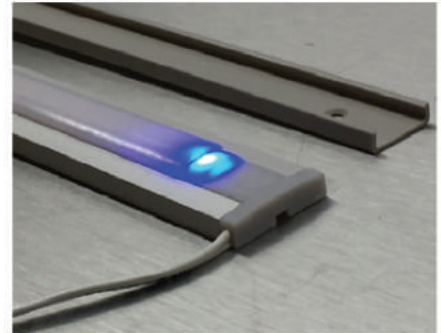

T28 İNCE PROFİL LAMBA

- Dokunmatik açma
- Çok ince kesit
- Güçlü ışık
- 200mm-3000mm ye kadar ebatlar
- 12V girişi voltajı
- Isınmayan tasarım ile 10 W/mt güç tüketimi