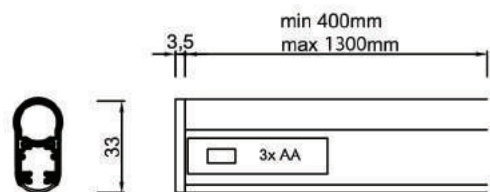

HAREKET SENSÖRLÜ IŞIKLI ASKI PROFİLİ

- PIR hareket sensörü
- 12 adet Beyaz SMD LED
- Polikarbonat ön kapak
- 3 adet AA pil (alkalin pil önerilir)
- Bekleme süresi: 24-36 ay
- Çalışma süresi: 8-14 ay (15 çalışma/gün)
- Standart 30 x 15 mm askı flanşı için alüminyum profili